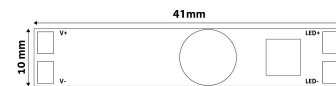

PRODUCT OUTLINE