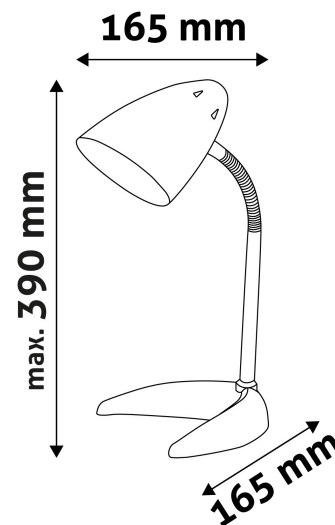

PRODUCT OUTLINE