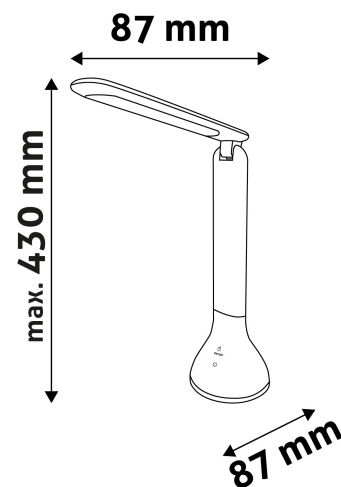

### TECHNICAL DETAILS

**Wattage:** 4W  
**Voltage:** 220-240V  
**Built-in battery:** Yes  
**Beam angle:** 170°  
**Dimmability:** Yes  
**Lumen output:** 250lm  
**Color temperature:** 4 000K  
**Lifetime:** 30 000h  
**Energy class:**  
**Type of LED:** SMD2835  
**Number of LEDs:** 18pcs  
**CRI:** >80  
**IP standard:** IP20

**Date of issue:** 2025-01-15  
**Page:** 2/3

**PRODUCT SIZE**

Width: 87mm  
 Height: 263mm  
 Depth:

**CARDBOARD BOX**

EAN: 5999562287781  
 Packaging: 1/b 25/c 400/p  
 Dimensions: 92mm x 92mm x 270mm  
 Net weight: 135g  
 Gross weight: 256g

**CARTON**

EAN: 5999562287798  
 Packaging: 1/b 25/c 400/p  
 Dimensions: 480mm x 475mm x 290mm  
 Net weight: 3.375kg  
 Gross weight: 6.4kg

**PALLET EXAMPLE**

Height:  
 Width: 120cm (std Euro pallet)  
 Depth: 80cm (std Euro pallet)  
 Cartons per pallet: 16carton/pallet  
 Cartons per row: 2pcs  
 Net weight: 54kg  
 Gross weight: 102.4kg

**PRODUCT PICTURE**

**PRODUCT OUTLINE**