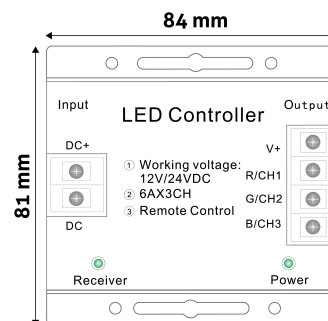

PRODUCT PICTURE

PRODUCT OUTLINE

Avide LED Strip 12-24V 216W RGB 6 Keys RF Touch Remote and Controller

Product code: ABLS12V6TKRGB-216W-RFC
Brand link: avidelighting.com/qr/ABLS12V6TKRGB-216W-RFC
ID: AB-190518
Company name: Bramcke Hungary Kft.
Company address: Kishatár utca 17., 4031 Debrecen