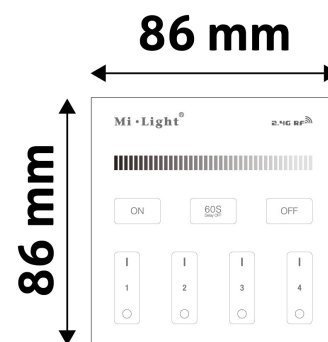

PRODUCT OUTLINE