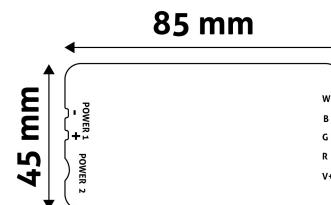

PRODUCT OUTLINE