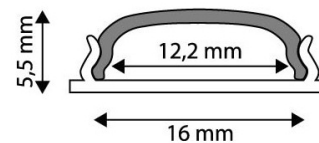

PRODUCT OUTLINE