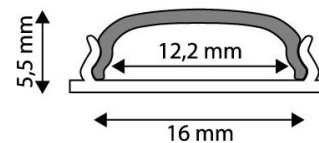

Date of issue: 2025-01-15

Page: 2/3

**PRODUCT SIZE**

Width: 16mm  
 Height: 5.5mm  
 Depth: 2 000mm

**PRODUCT PICTURE**

**CARDBOARD BOX**

EAN: 5999097910840  
 Packaging: (2/bl)  
 Dimensions: 16mm x 2 020mm x 5.5mm  
 Net weight: 184g  
 Gross weight: 210g

**PRODUCT OUTLINE**

**CARTON**

EAN: 5999097910857  
 Packaging: (2/bl)  
 Dimensions: 2 070mm x 200mm x 160mm  
 Net weight: 0.184kg  
 Gross weight: 0.21kg

**PALLET EXAMPLE**

Height:  
 Width: 120cm (std Euro pallet)  
 Mepth: 80cm (std Euro pallet)  
 Cartons per pallet: 1carton/pallet  
 Cartons per row:  
 Net weight: 0.184kg  
 Gross weight: 0.21kg