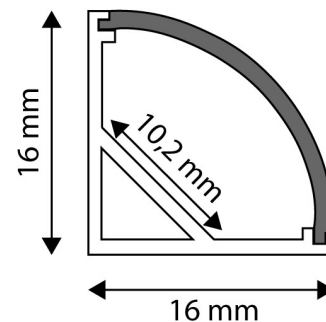

Date of issue: 2025-01-15

Page: 2/3

PRODUCT SIZE

Width: 21.9mm
 Height: 5mm
 Depth: 1 000mm

PRODUCT PICTURE

CARDBOARD BOX

EAN: 5999562289921
 Packaging: 1/b
 Dimensions: 20mm x 1 020mm x 5mm
 Net weight: 86g
 Gross weight: 97g

PRODUCT OUTLINE

CARTON

EAN: 5999562289938
 Packaging: 1/b
 Dimensions: 1 070mm x 190mm x 170mm
 Net weight: 0.086kg
 Gross weight: 0.097kg

PALLET EXAMPLE

Height:
 Width: 120cm (std Euro pallet)
 Mepth: 80cm (std Euro pallet)
 Cartons per pallet: 1carton/pallet
 Cartons per row:
 Net weight: 0.086kg
 Gross weight: 0.097kg