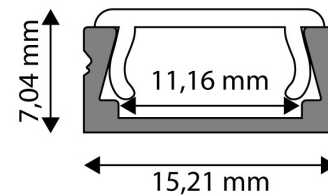

QR code:

Date of issue: 2025-01-15

Page: 2/3

PRODUCT SIZE

Width:	15.21mm
Height:	7.04mm
Depth:	1 000mm

PRODUCT PICTURE

CARDBOARD BOX

EAN:	5999097910369
Packaging:	1/b
Dimensions:	15.21mm x 1 020mm x 7mm
Net weight:	86g
Gross weight:	97g

PRODUCT OUTLINE

CARTON

EAN:	5999097910376
Packaging:	1/b
Dimensions:	1 070mm x 190mm x 170mm
Net weight:	0.086kg
Gross weight:	0.097kg

PALLET EXAMPLE

Height:	
Width:	120cm (std Euro pallet)
Mept:h:	80cm (std Euro pallet)
Cartons per pallet:	1carton/pallet
Cartons per row:	
Net weight:	0.086kg
Gross weight:	0.097kg