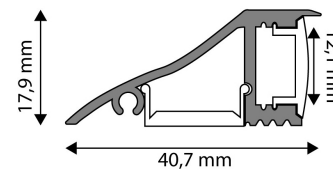

QR code:

Date of issue: 2025-01-15

Page: 2/3

PRODUCT SIZE

Width: 17.9mm
 Height: 40.7mm
 Depth: 1 000mm

PRODUCT PICTURE

CARDBOARD BOX

EAN: 5999097910468
 Packaging: 1/b
 Dimensions: 41mm x 1 020mm x 18mm
 Net weight: 86g
 Gross weight: 97g

PRODUCT OUTLINE

CARTON

EAN: 5999097910475
 Packaging: 1/b
 Dimensions: 1 070mm x 175mm x 185mm
 Net weight: 0.086kg
 Gross weight: 0.097kg

PALLET EXAMPLE

Height:
 Width: 120cm (std Euro pallet)
 Mepth: 80cm (std Euro pallet)
 Cartons per pallet: 1carton/pallet
 Cartons per row:
 Net weight: 0.086kg
 Gross weight: 0.097kg