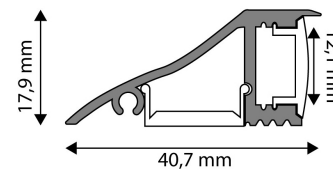

Page: 1/3

SPECIFICATIONS

EAN code: 5999097910482
Working temperature:
Packaging: (2/bl)
Certifications: CE

BOX PICTURE

TECHNICAL DETAILS

Voltage:
IP standard:

Avide Alu Profile Wall 2m

Product code: AAP-W-2M
Brand link: avidelighting.com/qr/AAP-W-2M
ID: AB-190518
Company name: Bramcke Hungary Kft.
Company address: Kishatár utca 17., 4031 Debrecen

QR code:

Date of issue: 2025-01-15

Page: 2/3

PRODUCT SIZE

Width: 17.9mm
Height: 40.7mm
Depth: 2 000mm

PRODUCT PICTURE

CARDBOARD BOX

EAN: 5999097910482
Packaging: (2/bl)
Dimensions: 41mm x 2 020mm x 18mm
Net weight: 184g
Gross weight: 210g

PRODUCT OUTLINE

CARTON

EAN: 5999097910499
Packaging: (2/bl)
Dimensions: 2 070mm x 175mm x 185mm
Net weight: 0.184kg
Gross weight: 0.21kg

PALLET EXAMPLE

Height:
Width: 120cm (std Euro pallet)
Mepth: 80cm (std Euro pallet)
Cartons per pallet: 1carton/pallet
Cartons per row:
Net weight: 0.184kg
Gross weight: 0.21kg