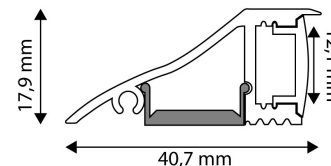

PRODUCT OUTLINE