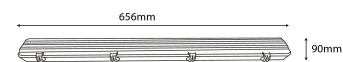

PRODUCT OUTLINE