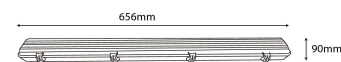

PRODUCT OUTLINE