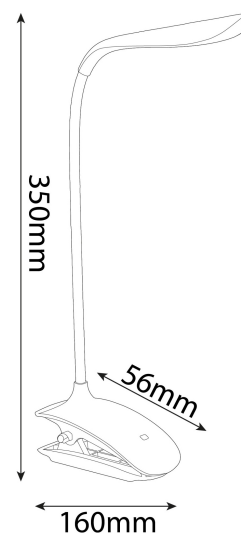

PRODUCT OUTLINE