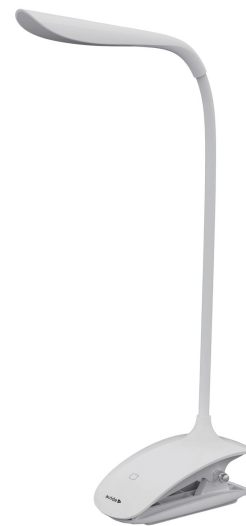

Avide LED Desk Lamp Clip White 1.5W

Product code: ABLDL-CLIP-1.5W
Brand link: avidelighting.com/qr/ABLDL-CLIP-1.5W
ID: AB-190518
Company name: Bramcke Hungary Kft.
Company address: Kishatár utca 17., 4031 Debrecen

QR code:

Date of issue: 2025-01-15

Page: 2/3

PRODUCT SIZE

Width: 56mm
Height: 350mm
Depth: 160mm

CARDBOARD BOX

EAN: 5999097933108
Packaging: 1/b 60/c 720/p
Dimensions: 221mm x 121mm x 61mm
Net weight: 177g
Gross weight: 238g

CARTON

EAN: 5999097933115
Packaging: 1/b 60/c 720/p
Dimensions: 630mm x 380mm x 475mm
Net weight: 10.62kg
Gross weight: 14.28kg

PALLET EXAMPLE

Height: 120cm (std Euro pallet)
Width: 120cm (std Euro pallet)
Depth: 80cm (std Euro pallet)
Cartons per pallet: 12carton/pallet
Cartons per row: 4
Net weight: 127.44kg
Gross weight: 171.36kg

PRODUCT PICTURE