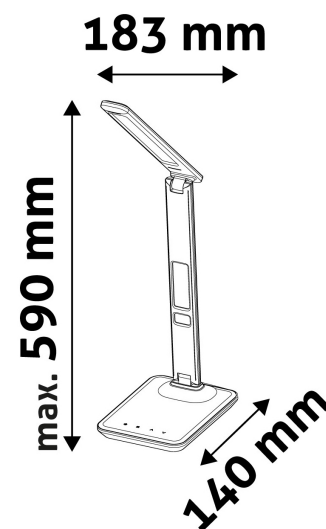

PRODUCT OUTLINE