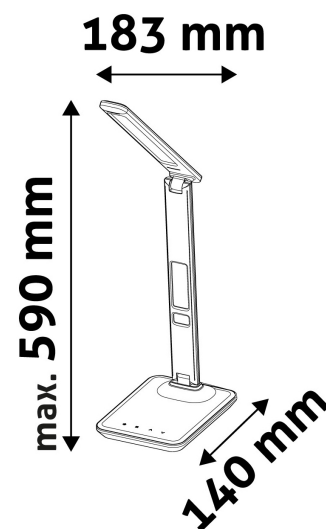

### TECHNICAL DETAILS

**Wattage:** 6W  
**Voltage:** 220-240V  
**Built-in battery:** No  
**Beam angle:** 170°  
**Dimmability:** Yes  
**Lumen output:** 350lm  
**Color temperature:** 5 000K  
**Lifetime:** 30 000h  
**Energy class:** G  
**Type of LED:** SMD2835  
**Number of LEDs:** 36pcs  
**CRI:** 80  
**IP standard:** IP20

**Date of issue:** 2025-01-15  
**Page:** 2/3

**PRODUCT SIZE**

Width: 183mm  
 Height: 590mm  
 Depth:

**CARDBOARD BOX**

EAN: 5999562280584  
 Packaging: 1/b 12/c 288/p  
 Dimensions: 171mm x 390mm x 60mm  
 Net weight: 822g  
 Gross weight: 1 069g

**CARTON**

EAN: 5999562280607  
 Packaging: 1/b 12/c 288/p  
 Dimensions: 410mm x 370mm x 385mm  
 Net weight: 9.864kg  
 Gross weight: 12.828kg

**PALLET EXAMPLE**

Height:  
 Width: 120cm (std Euro pallet)  
 Depth: 80cm (std Euro pallet)  
 Cartons per pallet: 24carton/pallet  
 Cartons per row: 6pcs  
 Net weight: 236.736kg  
 Gross weight: 307.872kg

**PRODUCT PICTURE**

**PRODUCT OUTLINE**