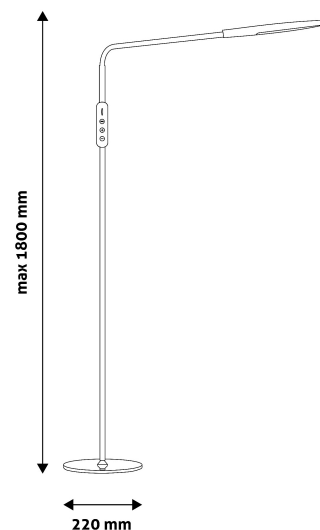

PRODUCT OUTLINE