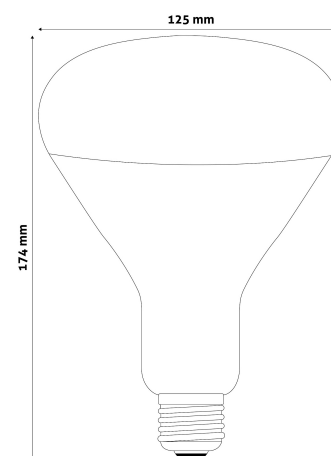

PRODUCT OUTLINE