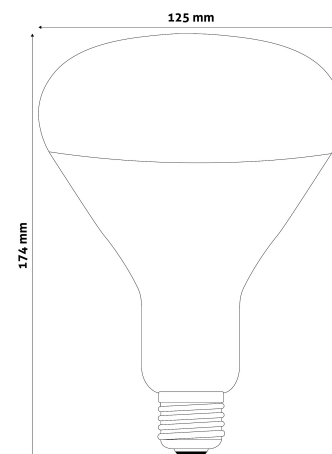

PRODUCT OUTLINE