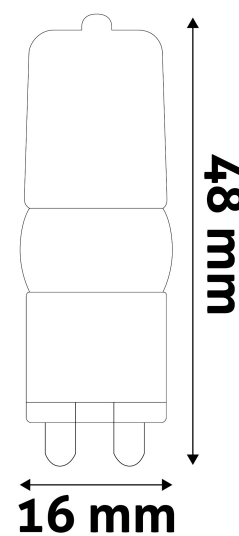

### TECHNICAL DETAILS

**Wattage:** 2.5W  
**Voltage:** 220-240V  
**Beam angle:** 160°  
**Dimmability:** No  
**Lumen output:** 180lm  
**Color temperature:** 4 000K  
**Lifetime:** 25 000h  
**Energy class:** G  
**CRI:** 80  
**IP standard:** IP20

Date of issue: 2025-01-15

Page: 2/3

**PRODUCT SIZE**

Diameter: 16mm  
 Height: 48mm

**CARDBOARD BOX**

EAN: 5999097915920  
 Packaging: 1/b 100/x 500/c 35000/p  
 Dimensions: 62mm x 40mm x 20mm  
 Net weight: 12g  
 Gross weight: 17g

**CARTON**

EAN: 5999097915937  
 Packaging: 1/b 100/x 500/c 35000/p  
 Dimensions: 595mm x 160mm x 240mm  
 Net weight: 6kg  
 Gross weight: 8.5kg

**PALLET EXAMPLE**

Height:  
 Width: 120cm (std Euro pallet)  
 Mepth: 80cm (std Euro pallet)  
 Cartons per pallet: 70carton/pallet  
 Cartons per row:  
 Net weight: 420kg  
 Gross weight: 595kg

**PRODUCT PICTURE**

**PRODUCT OUTLINE**