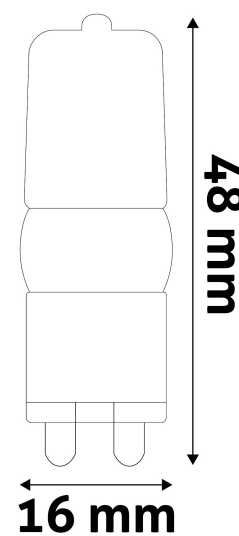

PRODUCT OUTLINE