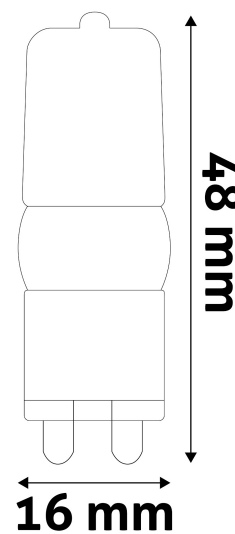

**TECHNICAL DETAILS**

**Wattage:** 2.5W  
**Voltage:** 220-240V  
**Beam angle:** 160°  
**Dimmability:** No  
**Lumen output:** 180lm  
**Color temperature:** 3 000K  
**Lifetime:** 25 000h  
**Energy class:** G  
**CRI:** 80  
**IP standard:** IP20

Date of issue: 2025-01-15

Page: 2/3

**PRODUCT SIZE**

Diameter: 16mm  
 Height: 48mm

**CARDBOARD BOX**

EAN: 5999562280232  
 Packaging: 1/b 100/x 500/c 39000/p  
 Dimensions: 21mm x 20mm x 80mm  
 Net weight: 12g  
 Gross weight: 17g

**CARTON**

EAN: 5999562280249  
 Packaging: 1/b 100/x 500/c 39000/p  
 Dimensions: 585mm x 240mm x 150mm  
 Net weight: 6kg  
 Gross weight: 8.5kg

**PALLET EXAMPLE**

Height:  
 Width: 120cm (std Euro pallet)  
 Mepth: 80cm (std Euro pallet)  
 Cartons per pallet: 78carton/pallet  
 Cartons per row:  
 Net weight: 468kg  
 Gross weight: 663kg

**PRODUCT PICTURE**

**PRODUCT OUTLINE**