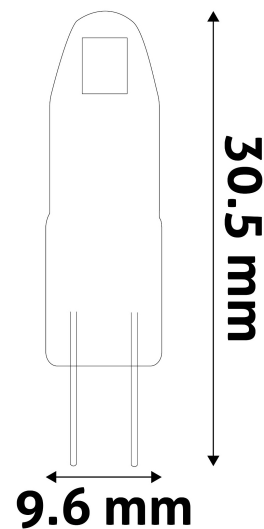

### TECHNICAL DETAILS

Wattage:	1.2W
Voltage:	12V
Beam angle:	300°
Dimmability:	No
Lumen output:	90lm
Color temperature:	2 700K
Lifetime:	25 000h
Energy class:	G
CRI:	80
IP standard:	IP20

Date of issue: 2025-01-15

Page: 2/3

**PRODUCT SIZE**

Diameter: 9.6mm  
 Height: 30.5mm

**CARDBOARD BOX**

EAN: 5999097922768  
 Packaging: 1/b 100/x 500/c 33000/p  
 Dimensions: 20mm x 80mm x 20mm  
 Net weight: 4.5g  
 Gross weight: 8g

**CARTON**

EAN: 5999097922775  
 Packaging: 1/b 100/x 500/c 33000/p  
 Dimensions: 590mm x 160mm x 240mm  
 Net weight: 2.25kg  
 Gross weight: 4kg

**PALLET EXAMPLE**

Height:  
 Width: 120cm (std Euro pallet)  
 Depth: 80cm (std Euro pallet)  
 Cartons per pallet: 66carton/pallet  
 Cartons per row:  
 Net weight: 148.5kg  
 Gross weight: 264kg

**PRODUCT PICTURE**

**PRODUCT OUTLINE**