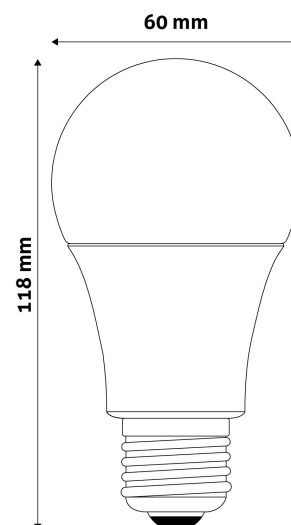

PRODUCT OUTLINE