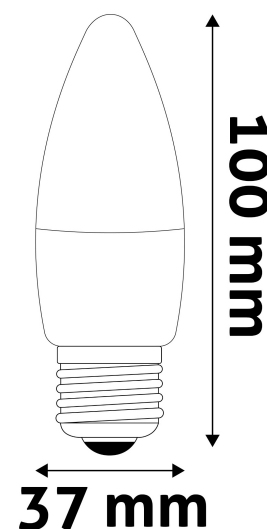

PRODUCT OUTLINE