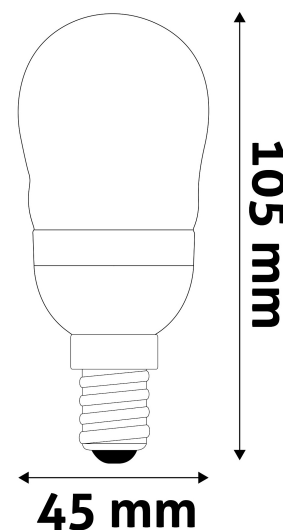

Avide LED Globe Mini B45 6W E14 CW 6400K

Product code: ABMB14CW-6W
Brand link: avidelighting.com/qr/ABMB14CW-6W
ID: AB-190518
Company name: Bramcke Hungary Kft.
Company address: Kishatár utca 17., 4031 Debrecen

Wattage: 6W
 Voltage: 220-240V
 Beam angle: 160°
 Dimmability: No
 Lumen output: 570lm
 Color temperature: 6 400K
 Lifetime: 25 000h
 Energy class: F
 CRI: 80
 IP standard: IP20

BOX PICTURE

Avide LED Globe Mini B45 6W E14 CW 6400K

Page: 2/3

PRODUCT SIZE

Diameter:	45mm
Height:	105mm

CARDBOARD BOX

EAN:	5999562289044
Packaging:	1/b 100/c 4800/p
Dimensions:	46mm x 46mm x 140mm
Net weight:	20g
Gross weight:	28g

CARTON

EAN:	5999562289051
Packaging:	1/b 100/c 4800/p
Dimensions:	495mm x 245mm x 245mm
Net weight:	2kg
Gross weight:	2.8kg

PALLET EXAMPLE

Height:	
Width:	120cm (std Euro pallet)
Depth:	80cm (std Euro pallet)
Cartons per pallet:	48carton/pallet
Cartons per row:	6pcs
Net weight:	96kg
Gross weight:	134.4kg

PRODUCT PICTURE

PRODUCT OUTLINE