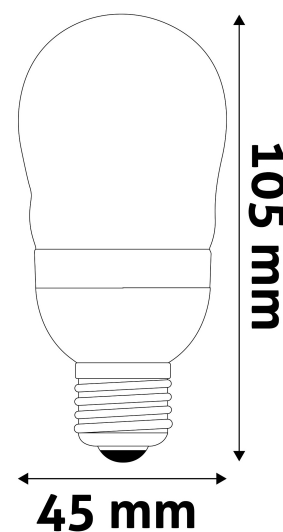

PRODUCT OUTLINE