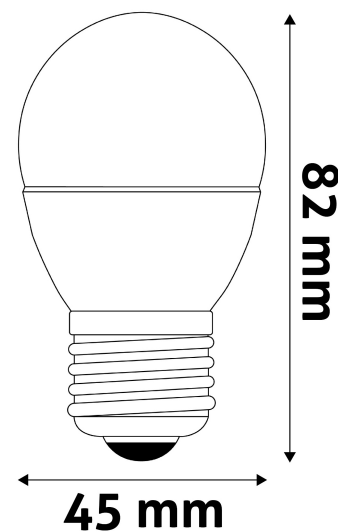

Wattage: 6W
Voltage: 220-240V
Beam angle: 160°
Dimmability: No
Lumen output: 530lm
Color temperature: 2 700K
Lifetime: 25 000h
Energy class: F
CRI: 80
IP standard: IP20

BOX PICTURE

Avide LED Globe Mini G45 6W E27 EW 2700K

Page: 2/3

PRODUCT SIZE

Diameter: 45mm
Height: 82mm

CARDBOARD BOX

EAN: 5999562286647
Packaging: 1/b 100/c 4800/p
Dimensions: 46mm x 46mm x 109mm
Net weight: 20g
Gross weight: 28g

CARTON

EAN: 5999562286654
Packaging: 1/b 100/c 4800/p
Dimensions: 490mm x 255mm x 195mm
Net weight: 2kg
Gross weight: 2.8kg

PALLET EXAMPLE

Height:
Width: 120cm (std Euro pallet)
Mepth: 80cm (std Euro pallet)
Cartons per pallet: 48carton/pallet
Cartons per row: 6pcs
Net weight: 96kg
Gross weight: 134.4kg

PRODUCT PICTURE

PRODUCT OUTLINE