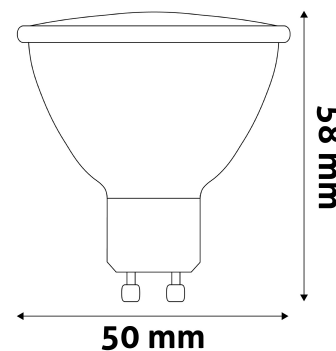

PRODUCT OUTLINE