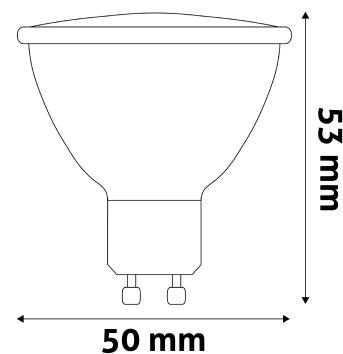

Wattage: 7W
Voltage: 220-240V
Beam angle: 100°
Dimmability: No
Lumen output: 600lm
Color temperature: 2 700K
Lifetime: 25 000h
Energy class: F
CRI: 80
IP standard: IP20

BOX PICTURE

Avide LED Spot Alu+plastic 7W GU10 EW 2700K

Page: 2/3

PRODUCT SIZE

Diameter: 50mm
Height: 58mm

CARDBOARD BOX

EAN: 5999562288641
Packaging: 1/b 100/c 8400/p
Dimensions: 51mm x 94mm x 51mm
Net weight: 24g
Gross weight: 32g

CARTON

EAN: 5999562288658
Packaging: 1/b 100/c 8400/p
Dimensions: 280mm x 280mm x 272mm
Net weight: 2.4kg
Gross weight: 3.2kg

PALLET EXAMPLE

Height:
Width: 120cm (std Euro pallet)
Mepth: 80cm (std Euro pallet)
Cartons per pallet: 84carton/pallet
Cartons per row: 12pcs
Net weight: 201.6kg
Gross weight: 268.8kg

PRODUCT PICTURE

PRODUCT OUTLINE