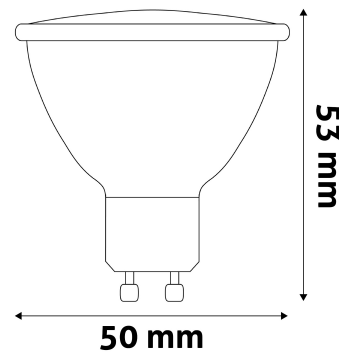

PRODUCT OUTLINE