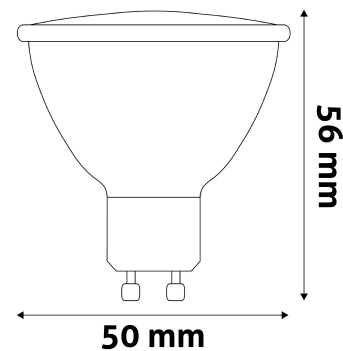

PRODUCT OUTLINE