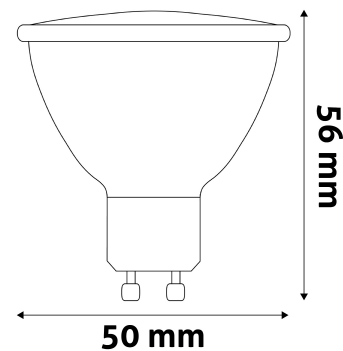

Wattage: 7W
Voltage: 220-240V
Beam angle: 36°
Dimmability: No
Lumen output: 610lm
Color temperature: 3 000K
Lifetime: 25 000h
Energy class: G
CRI: 80
IP standard: IP20

BOX PICTURE

Avide LED Spot Alu+Plastic 7W GU10 36° WW 3000K

Page: 2/3

PRODUCT SIZE

Diameter:	50mm
Height:	56mm

CARDBOARD BOX

EAN:	5999562288764
Packaging:	1/b 100/c 4800/p
Dimensions:	51mm x 94mm x 51mm
Net weight:	24g
Gross weight:	32g

CARTON

EAN:	5999562288733
Packaging:	1/b 100/c 4800/p
Dimensions:	280mm x 280mm x 272mm
Net weight:	2.4kg
Gross weight:	3.2kg

PALLET EXAMPLE

Height:	
Width:	120cm (std Euro pallet)
Depth:	80cm (std Euro pallet)
Cartons per pallet:	48carton/pallet
Cartons per row:	
Net weight:	115.2kg
Gross weight:	153.6kg

PRODUCT PICTURE

PRODUCT OUTLINE