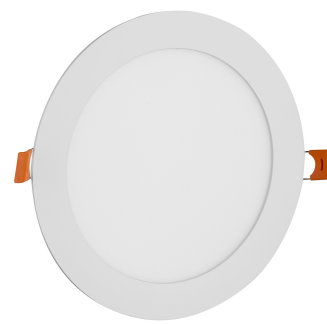

Avide LED Ceiling Lamp Recessed Panel Round ALU 12W CW 6400K

Product code: ACRPCW-R-12W-ALU
Brand link: avidelighting.com/qr/ACRPCW-R-12W-ALU
ID: AB-190518
Company name: Bramcke Hungary Kft.
Company address: Kishatár utca 17., 4031 Debrecen

Date of issue: 2025-01-15

Page: 2/3

PRODUCT SIZE

Diameter: 167mm
Height:
Cut out size: 151mm

CARDBOARD BOX

EAN: 5999562281215
Packaging: 1/b 40/c 1080/p
Dimensions: 170mm x 37mm x 203mm
Net weight: 255g
Gross weight: 292.5g

CARTON

EAN: 5999562281222
Packaging: 1/b 40/c 1080/p
Dimensions: 870mm x 210mm x 225mm
Net weight: 10.2kg
Gross weight: 11.7kg

PALLET EXAMPLE

Height:
Width: 120cm (std Euro pallet)
Mepth: 80cm (std Euro pallet)
Cartons per pallet: 27carton/pallet
Cartons per row:
Net weight: 275.4kg
Gross weight: 315.9kg

PRODUCT PICTURE