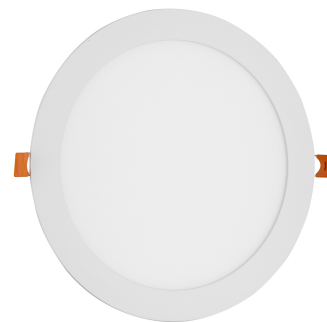

Avide LED Ceiling Lamp Recessed Panel Round ALU 18W CW 6400K

Product code: ACRPCW-R-18W-ALU
Brand link: avidelighting.com/qr/ACRPCW-R-18W-ALU
ID: AB-190518
Company name: Bramcke Hungary Kft.
Company address: Kishatár utca 17., 4031 Debrecen

Date of issue: 2025-01-15

Page: 2/3

PRODUCT SIZE

Diameter: 220mm
Height:
Cut out size: 201mm

CARDBOARD BOX

EAN: 5999562281291
Packaging: 1/b 20/c 400/p
Dimensions: 220mm x 34mm x 260mm
Net weight: 370g
Gross weight: 431g

CARTON

EAN: 5999562281307
Packaging: 1/b 20/c 400/p
Dimensions: 470mm x 375mm x 285mm
Net weight: 7.4kg
Gross weight: 8.62kg

PALLET EXAMPLE

Height:
Width: 120cm (std Euro pallet)
Mepth: 80cm (std Euro pallet)
Cartons per pallet: 20carton/pallet
Cartons per row:
Net weight: 148kg
Gross weight: 172.4kg

PRODUCT PICTURE