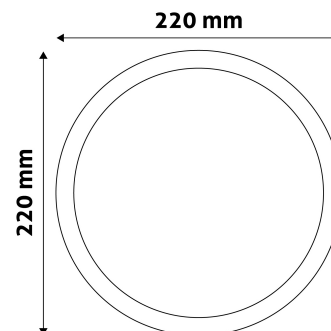

Page: 2/3

PRODUCT SIZE

Diameter: 220mm
Height:
Cut out size: 201mm

CARDBOARD BOX

EAN: 5999562281291
Packaging: 1/b 20/c 400/p
Dimensions: 220mm x 34mm x 260mm
Net weight: 370g
Gross weight: 431g

CARTON

EAN: 5999562281307
Packaging: 1/b 20/c 400/p
Dimensions: 470mm x 375mm x 285mm
Net weight: 7.4kg
Gross weight: 8.62kg

PALLET EXAMPLE

Height:
Width: 120cm (std Euro pallet)
Mepth: 80cm (std Euro pallet)
Cartons per pallet: 20carton/pallet
Cartons per row:
Net weight: 148kg
Gross weight: 172.4kg

PRODUCT PICTURE

PRODUCT OUTLINE