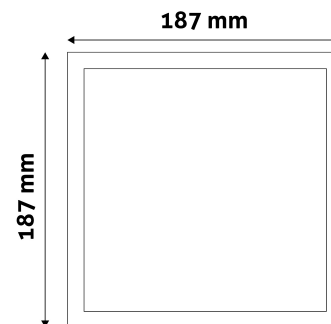

Page: 2/3

PRODUCT SIZE

Width:	187mm
Height:	187mm
Cut out size:	168mm

CARDBOARD BOX

EAN:	5999097916804
Packaging:	1/b 20/c 640/p
Dimensions:	225mm x 225mm x 30mm
Net weight:	130g
Gross weight:	187g

CARTON

EAN:	5999097916811
Packaging:	1/b 20/c 640/p
Dimensions:	335mm x 245mm x 470mm
Net weight:	2.6kg
Gross weight:	3.74kg

PALLET EXAMPLE

Height:	
Width:	120cm (std Euro pallet)
Mepth:	80cm (std Euro pallet)
Cartons per pallet:	32carton/pallet
Cartons per row:	
Net weight:	83.2kg
Gross weight:	119.68kg

PRODUCT PICTURE

PRODUCT OUTLINE