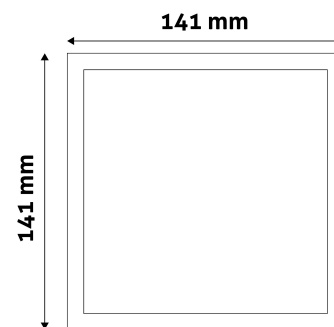

PRODUCT SIZE

Width: 141mm
 Height: 141mm
 Cut out size: 125mm

CARDBOARD BOX

EAN: 5999097916682
 Packaging: 1/b 50/c 1350/p
 Dimensions: 153mm x 32mm x 208mm
 Net weight: 116g
 Gross weight: 140g

CARTON

EAN: 5999097916699
 Packaging: 1/b 50/c 1350/p
 Dimensions: 645mm x 220mm x 370mm
 Net weight: 5.8kg
 Gross weight: 7kg

PALLET EXAMPLE

Height:
 Width: 120cm (std Euro pallet)
 Mepth: 80cm (std Euro pallet)
 Cartons per pallet: 27carton/pallet
 Cartons per row:
 Net weight: 156.6kg
 Gross weight: 189kg

PRODUCT PICTURE

PRODUCT OUTLINE