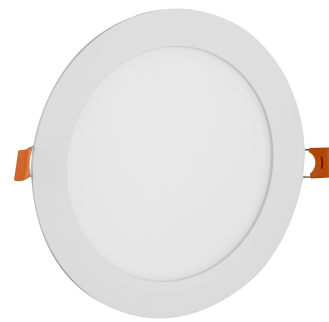

Avide LED Ceiling Lamp Recessed Panel Round ALU 12W NW 4000K

Product code: ACRPNW-R-12W-ALU
Brand link: avidelighting.com/qr/ACRPNW-R-12W-ALU
ID: AB-190518
Company name: Bramcke Hungary Kft.
Company address: Kishatár utca 17., 4031 Debrecen

Date of issue: 2025-01-15

Page: 2/3

PRODUCT SIZE

Diameter: 167mm
Height:
Cut out size: 151mm

CARDBOARD BOX

EAN: 5999562288863
Packaging: 1/b 40/c 1080/p
Dimensions: 200mm x 30mm x 196mm
Net weight: 255g
Gross weight: 292.5g

CARTON

EAN: 5999562288870
Packaging: 1/b 40/c 1080/p
Dimensions: 420mm x 360mm x 440mm
Net weight: 10.2kg
Gross weight: 11.7kg

PALLET EXAMPLE

Height:
Width: 120cm (std Euro pallet)
Mepth: 80cm (std Euro pallet)
Cartons per pallet: 27carton/pallet
Cartons per row: 6pcs
Net weight: 275.4kg
Gross weight: 315.9kg

PRODUCT PICTURE