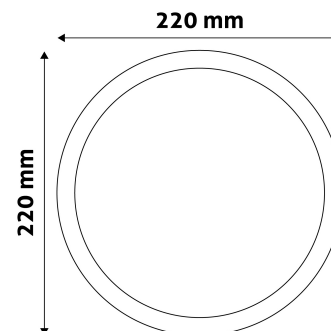

Page: 2/3

PRODUCT SIZE

Diameter: 220mm
Height:
Cut out size: 201mm

CARDBOARD BOX

EAN: 5999562288900
Packaging: 1/b 20/c 400/p
Dimensions: 250mm x 32mm x 255mm
Net weight: 370g
Gross weight: 431g

CARTON

EAN: 5999562288917
Packaging: 1/b 20/c 400/p
Dimensions: 525mm x 360mm x 285mm
Net weight: 7.4kg
Gross weight: 8.62kg

PALLET EXAMPLE

Height:
Width: 120cm (std Euro pallet)
Mepth: 80cm (std Euro pallet)
Cartons per pallet: 20carton/pallet
Cartons per row:
Net weight: 148kg
Gross weight: 172.4kg

PRODUCT PICTURE

PRODUCT OUTLINE