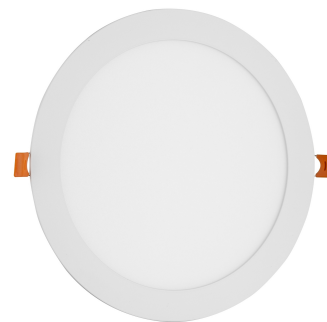

Avide LED Ceiling Lamp Recessed Panel Round ALU 18W NW 4000K

Product code: ACRPNW-R-18W-ALU
Brand link: avidelighting.com/qr/ACRPNW-R-18W-ALU
ID: AB-190518
Company name: Bramcke Hungary Kft.
Company address: Kishatár utca 17., 4031 Debrecen

Date of issue: 2025-01-15

Page: 2/3

PRODUCT SIZE

Diameter: 220mm
Height:
Cut out size: 201mm

CARDBOARD BOX

EAN: 5999562288900
Packaging: 1/b 20/c 400/p
Dimensions: 250mm x 32mm x 255mm
Net weight: 370g
Gross weight: 431g

CARTON

EAN: 5999562288917
Packaging: 1/b 20/c 400/p
Dimensions: 525mm x 360mm x 285mm
Net weight: 7.4kg
Gross weight: 8.62kg

PALLET EXAMPLE

Height:
Width: 120cm (std Euro pallet)
Mepth: 80cm (std Euro pallet)
Cartons per pallet: 20carton/pallet
Cartons per row:
Net weight: 148kg
Gross weight: 172.4kg

PRODUCT PICTURE