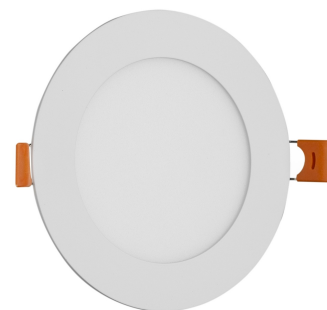

Avide LED Ceiling Lamp Recessed Panel Round ALU 6W NW 4000K

Product code: ACRPNW-R-6W-ALU
Brand link: avidelighting.com/qr/ACRPNW-R-6W-ALU
ID: AB-190518
Company name: Bramcke Hungary Kft.
Company address: Kishatár utca 17., 4031 Debrecen

Date of issue: 2025-01-15

Page: 2/3

PRODUCT SIZE

Diameter: 120mm
Height:
Cut out size: 105mm

CARDBOARD BOX

EAN: 5999097912004
Packaging: 1/b 50/c 1350/p
Dimensions: 125mm x 37mm x 173mm
Net weight: 138g
Gross weight: 148g

CARTON

EAN: 5999097912011
Packaging: 1/b 50/c 1350/p
Dimensions: 645mm x 220mm x 370mm
Net weight: 6.9kg
Gross weight: 7.4kg

PALLET EXAMPLE

Height:
Width: 120cm (std Euro pallet)
Mepth: 80cm (std Euro pallet)
Cartons per pallet: 27carton/pallet
Cartons per row:
Net weight: 186.3kg
Gross weight: 199.8kg

PRODUCT PICTURE