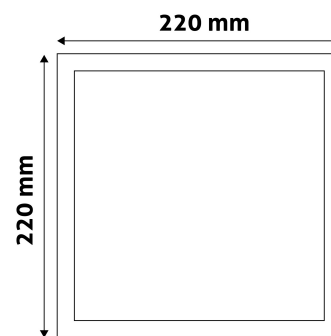

Page: 2/3

PRODUCT SIZE

Width: 220mm
 Height: 220mm
 Cut out size: 201mm

PRODUCT PICTURE

CARDBOARD BOX

EAN: 5999562288924
 Packaging: 1/b 20/c 400/p
 Dimensions: 250mm x 30mm x 255mm
 Net weight: 370g
 Gross weight: 431g

PRODUCT OUTLINE

CARTON

EAN: 5999562288931
 Packaging: 1/b 20/c 400/p
 Dimensions: 530mm x 355mm x 285mm
 Net weight: 7.4kg
 Gross weight: 8.62kg

PALLET EXAMPLE

Height:
 Width: 120cm (std Euro pallet)
 Mepth: 80cm (std Euro pallet)
 Cartons per pallet: 20carton/pallet
 Cartons per row:
 Net weight: 148kg
 Gross weight: 172.4kg