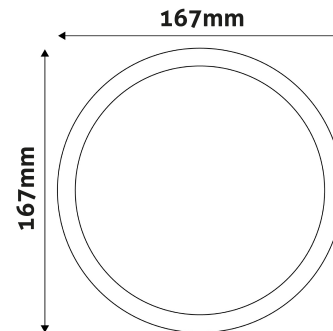

PRODUCT OUTLINE