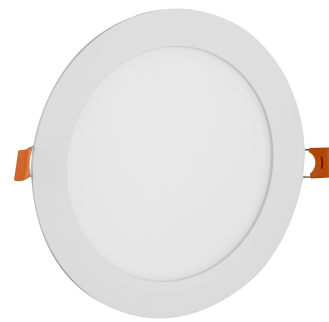

Avide LED Ceiling Lamp Recessed Panel Round ALU 12W WW 3000K

Product code: ACRPWW-R-12W-ALU
Brand link: avidelighting.com/qr/ACRPWW-R-12W-ALU
ID: AB-190518
Company name: Bramcke Hungary Kft.
Company address: Kishatár utca 17., 4031 Debrecen

Date of issue: 2025-01-15

Page: 2/3

PRODUCT SIZE

Diameter: 167mm
Height:
Cut out size: 151mm

CARDBOARD BOX

EAN: 5999562281192
Packaging: 1/b 40/c 1080/p
Dimensions: 170mm x 39mm x 203mm
Net weight: 255g
Gross weight: 292.5g

CARTON

EAN: 5999562281208
Packaging: 1/b 40/c 1080/p
Dimensions: 870mm x 215mm x 225mm
Net weight: 10.2kg
Gross weight: 11.7kg

PALLET EXAMPLE

Height:
Width: 120cm (std Euro pallet)
Mepth: 80cm (std Euro pallet)
Cartons per pallet: 27carton/pallet
Cartons per row:
Net weight: 275.4kg
Gross weight: 315.9kg

PRODUCT PICTURE