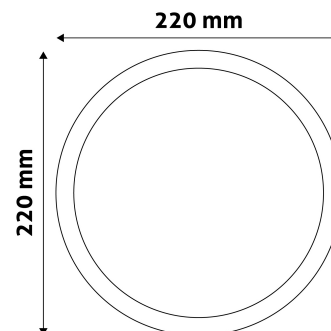

PRODUCT OUTLINE