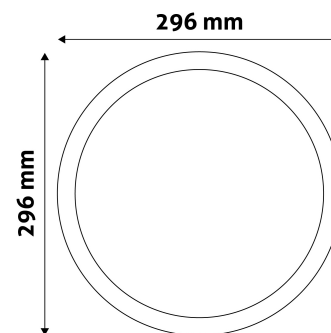

PRODUCT OUTLINE