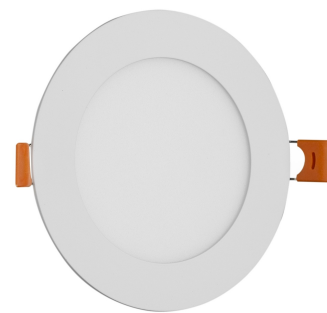

Avide LED Ceiling Lamp Recessed Panel Round ALU 6W WW 3000K

Product code: ACRPWW-R-6W-ALU
Brand link: avidelighting.com/qr/ACRPWW-R-6W-ALU
ID: AB-190518
Company name: Bramcke Hungary Kft.
Company address: Kishatár utca 17., 4031 Debrecen

Date of issue: 2025-01-15
Page: 2/3

PRODUCT SIZE

Diameter: 120mm
Height:
Cut out size: 105mm

CARDBOARD BOX

EAN: 5999097912301
Packaging: 1/b 50/c 1350/p
Dimensions: 125mm x 37mm x 173mm
Net weight: 138g
Gross weight: 148g

CARTON

EAN: 5999097912318
Packaging: 1/b 50/c 1350/p
Dimensions: 645mm x 220mm x 370mm
Net weight: 6.9kg
Gross weight: 7.4kg

PALLET EXAMPLE

Height:
Width: 120cm (std Euro pallet)
Mepth: 80cm (std Euro pallet)
Cartons per pallet: 27carton/pallet
Cartons per row:
Net weight: 186.3kg
Gross weight: 199.8kg

PRODUCT PICTURE