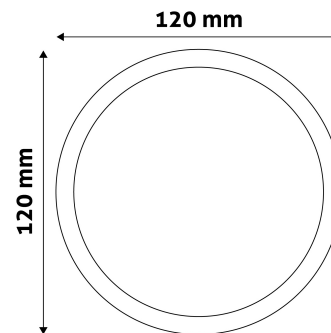

PRODUCT SIZE

Diameter: 120mm
 Height:
 Cut out size: 105mm

CARDBOARD BOX

EAN: 5999097912301
 Packaging: 1/b 50/c 1350/p
 Dimensions: 125mm x 37mm x 173mm
 Net weight: 138g
 Gross weight: 148g

CARTON

EAN: 5999097912318
 Packaging: 1/b 50/c 1350/p
 Dimensions: 645mm x 220mm x 370mm
 Net weight: 6.9kg
 Gross weight: 7.4kg

PALLET EXAMPLE

Height:
 Width: 120cm (std Euro pallet)
 Mepth: 80cm (std Euro pallet)
 Cartons per pallet: 27carton/pallet
 Cartons per row:
 Net weight: 186.3kg
 Gross weight: 199.8kg

PRODUCT PICTURE

PRODUCT OUTLINE