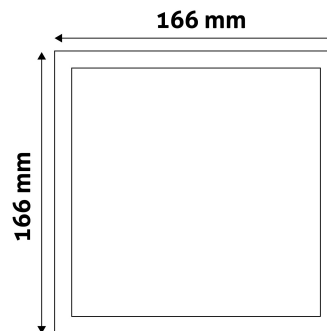

PRODUCT OUTLINE