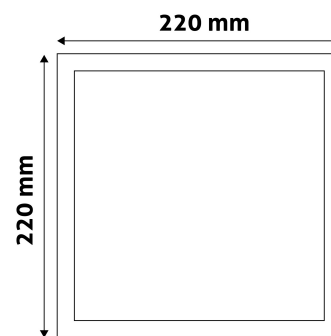

Page: 2/3

PRODUCT SIZE

Width: 220mm
 Height: 220mm
 Cut out size: 201mm

PRODUCT PICTURE

CARDBOARD BOX

EAN: 5999562281314
 Packaging: 1/b 20/c 400/p
 Dimensions: 220mm x 34mm x 260mm
 Net weight: 370g
 Gross weight: 431g

PRODUCT OUTLINE

CARTON

EAN: 5999562281321
 Packaging: 1/b 20/c 400/p
 Dimensions: 470mm x 375mm x 285mm
 Net weight: 7.4kg
 Gross weight: 8.62kg

PALLET EXAMPLE

Height:
 Width: 120cm (std Euro pallet)
 Mepth: 80cm (std Euro pallet)
 Cartons per pallet: 20carton/pallet
 Cartons per row:
 Net weight: 148kg
 Gross weight: 172.4kg