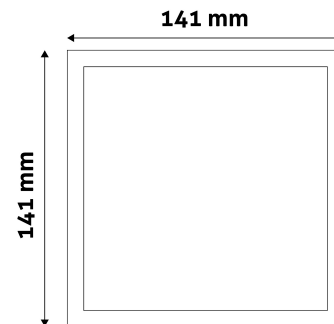

PRODUCT SIZE

Width: 141mm
 Height: 141mm
 Cut out size: 125mm

CARDBOARD BOX

EAN: 5999097916644
 Packaging: 1/b 50/c 1350/p
 Dimensions: 153mm x 32mm x 208mm
 Net weight: 116g
 Gross weight: 140g

CARTON

EAN: 5999097916651
 Packaging: 1/b 50/c 1350/p
 Dimensions: 645mm x 220mm x 370mm
 Net weight: 5.8kg
 Gross weight: 7kg

PALLET EXAMPLE

Height:
 Width: 120cm (std Euro pallet)
 Mepth: 80cm (std Euro pallet)
 Cartons per pallet: 27carton/pallet
 Cartons per row:
 Net weight: 156.6kg
 Gross weight: 189kg

PRODUCT PICTURE

PRODUCT OUTLINE